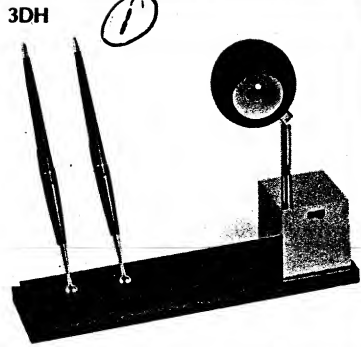

Parker Desk Sets

new ideas in desk sets for home and office

G257 Green onyx, 6 1/4" x 13 3/4". With \$5 pen and ball pen, nameplate..... \$90.00
With 006A clock add..... \$25.00

3DH

G247

J247

M247

J257